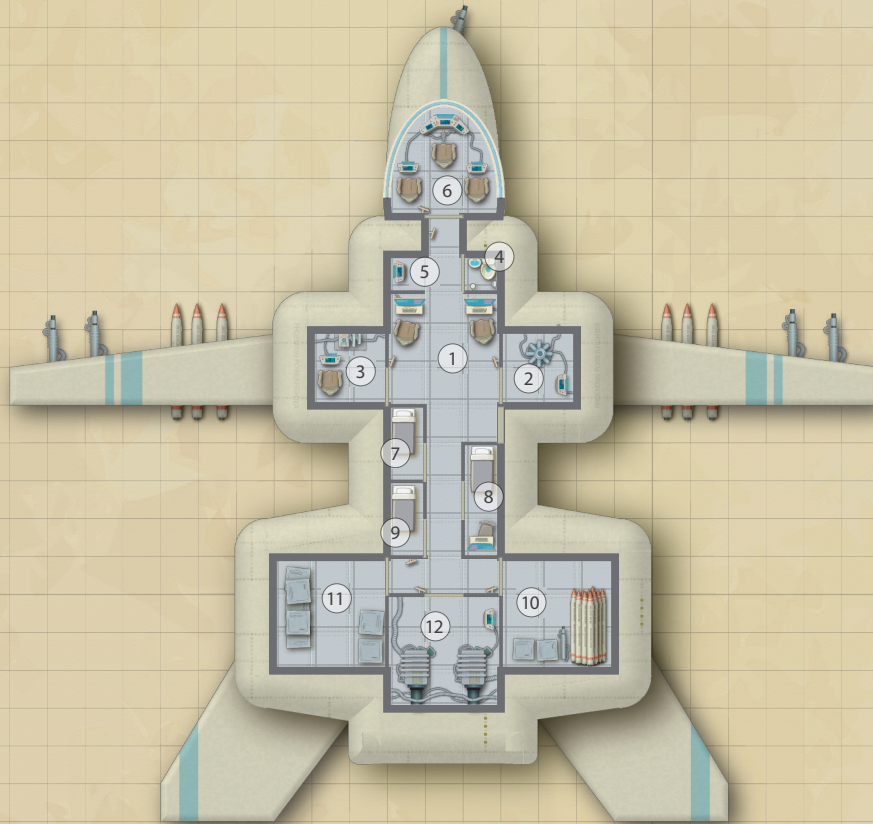

Dungeon 082 - Space ship Fighter

0 5 10 15 20 ft